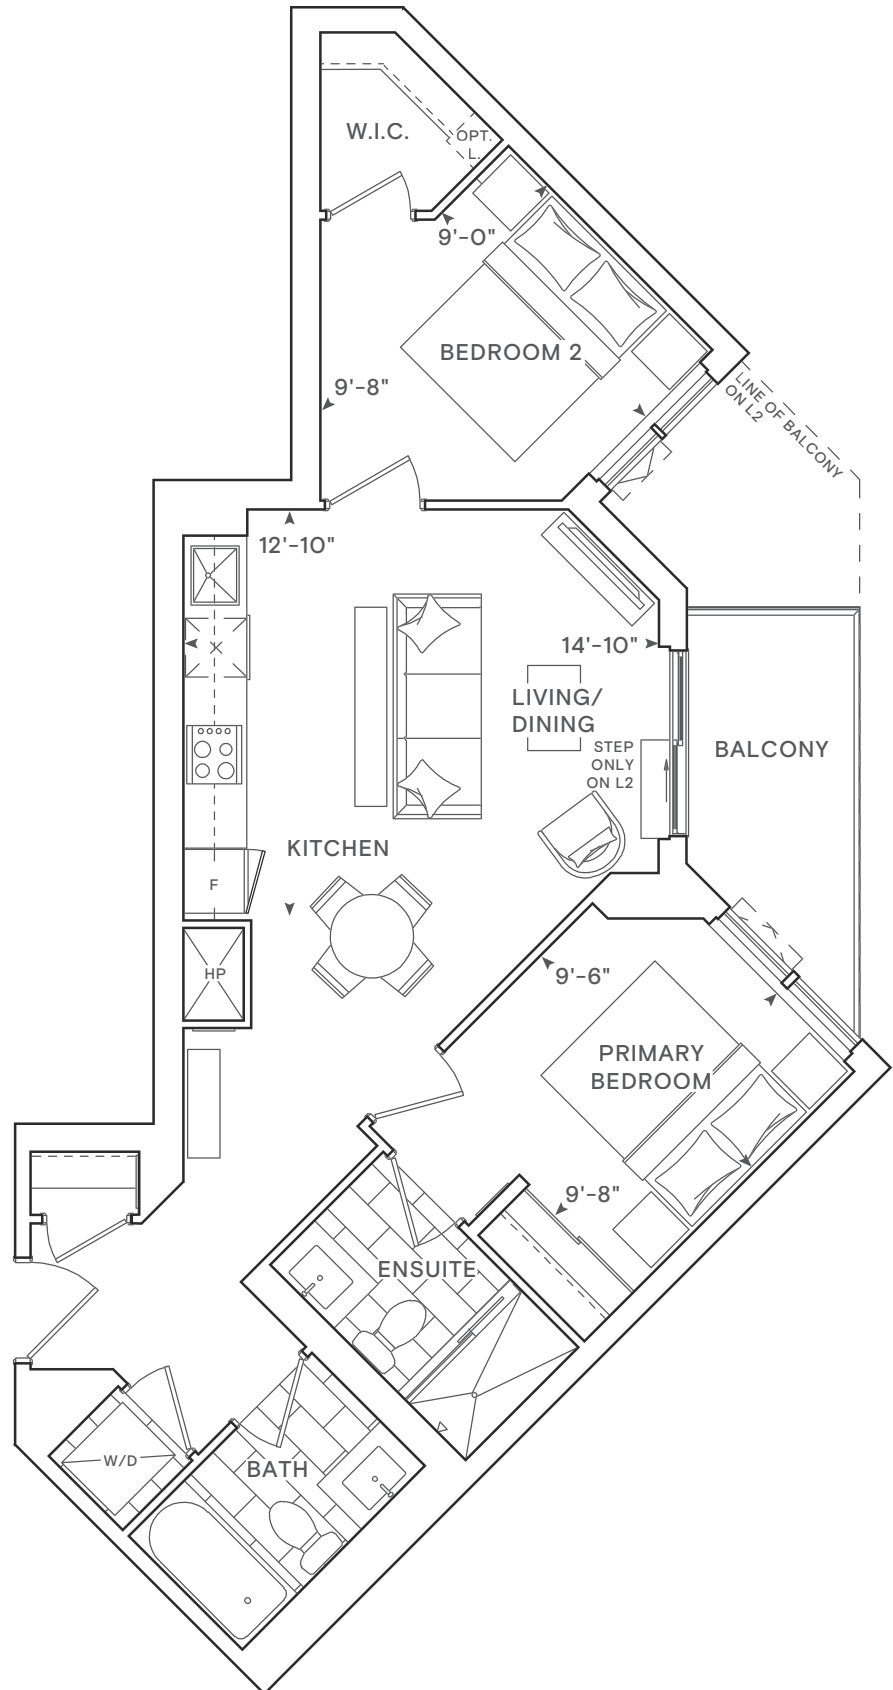

2K

2 Bedrooms
Total: 813-855 sq.ft.
Interior: 759 sq.ft.
Exterior: 54-96 sq.ft.

THE SAW WHET