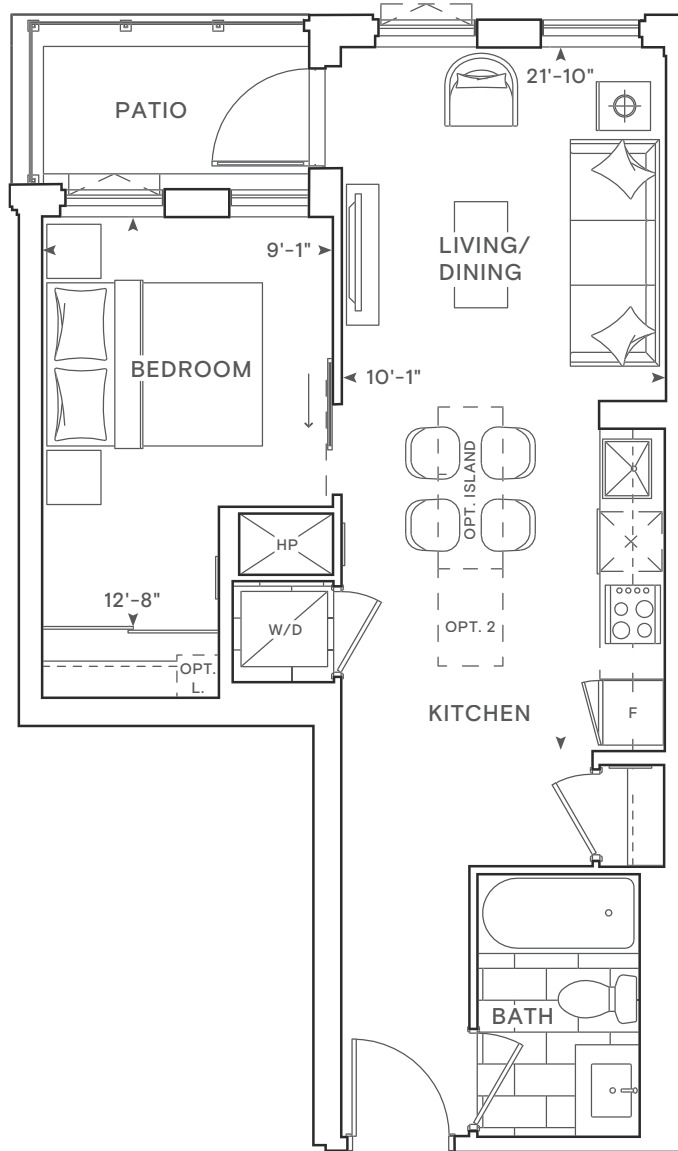

1M

1 Bedroom
Total: 576 sq.ft.
Interior: 545 sq.ft.
Exterior: 31 sq.ft.

THE SAW WHET

LEVEL 1